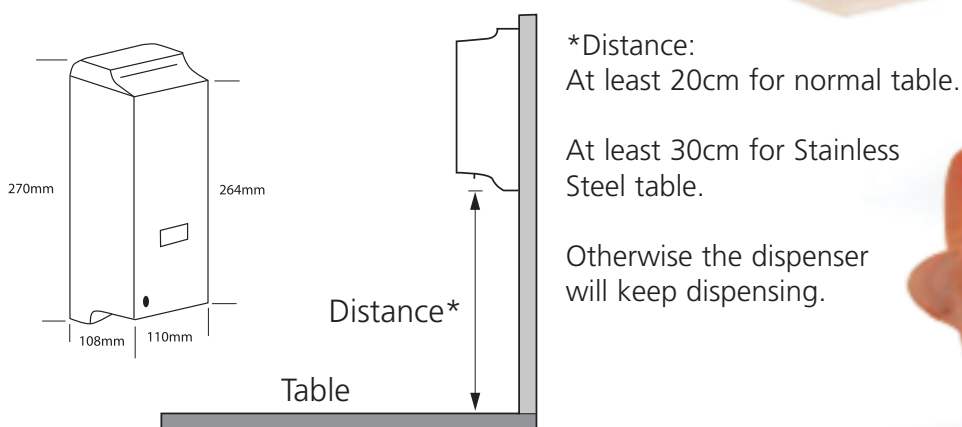

Automatic Liquid Soap Dispenser

D286

Features

- Touch-Free operation
- Vandal Resistant A.B.S casing
- Can be mounted without any drilling
- Dimensions:
  270mm high x 110mm wide x 108mm deep
- Requires 3x 1.5v c cell batteries
- Battery life 10,000 operations or 1 year
- Battery-Low indicator
- Capacity 800cc of soap
- Optional Stainless Steel Version
  (Extra Cost. Quote D286/STAINLESS)

*Suggested installation position for the
Automatic Liquid Soap Dispenser*

to order or for more information please contact us on...

Tel: 0845 644 6824 Fax: 0845 644 6834
sales@sychem.co.uk www.sychem.co.uk